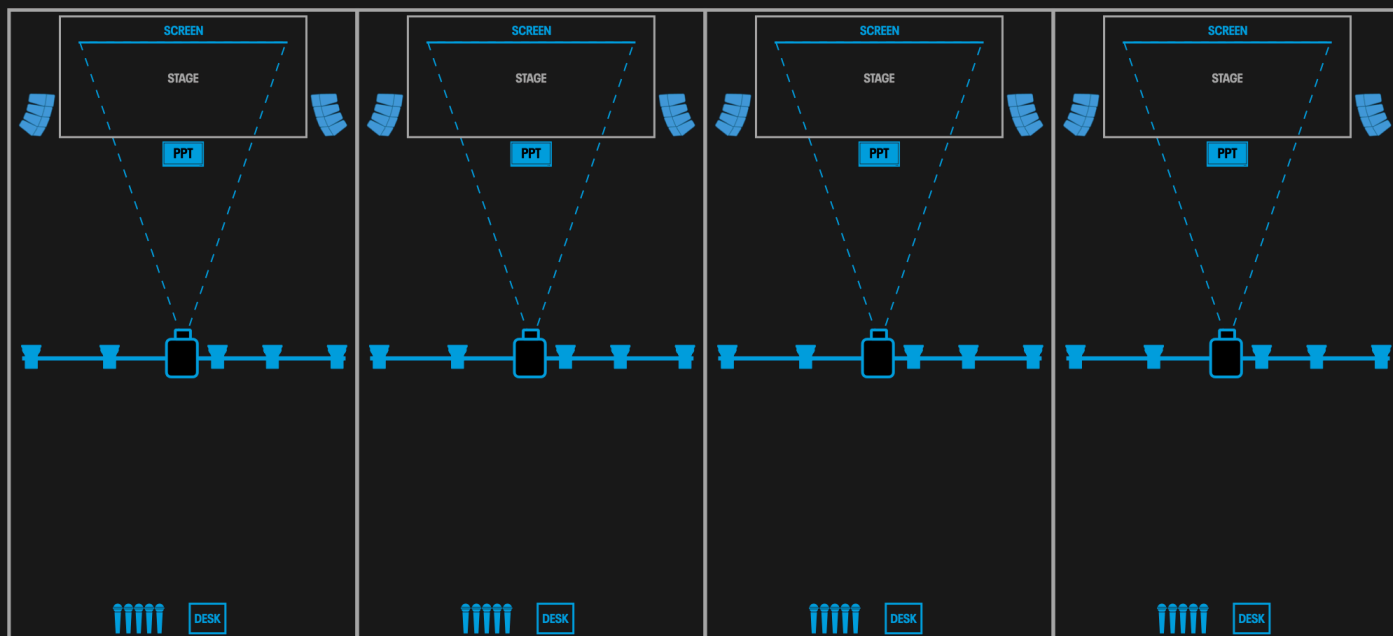

LEHAR 1

LEHAR 2

LEHAR 3

LEHAR 4