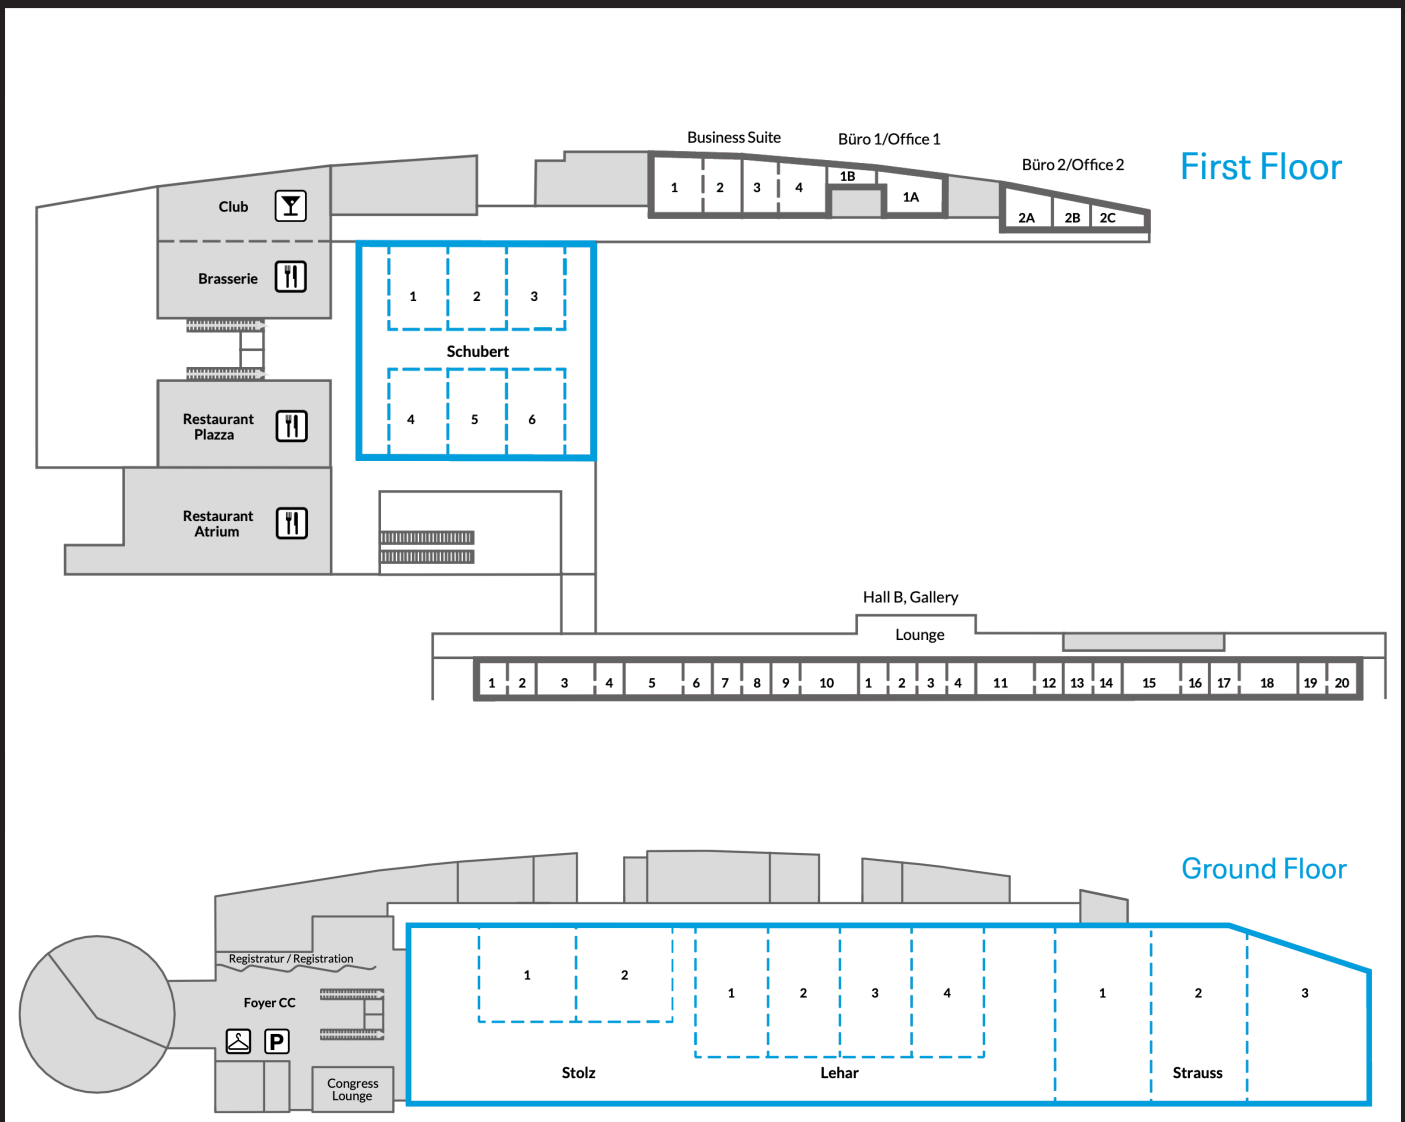

Factsheet

AV standard configuration

Messe Wien Congress Center

the stage is yours.

AV standard configuration is offered in following rooms:

Schubert & Stolz rooms → standing av-setup

Lehar & Strauss rooms → hanging/flown av-setup

STRAUSS 3

These example drawings represent the AV standard configuration in each single room. AV standard configuration is also available in all different room constellations.

AV standard configuration: table of contents