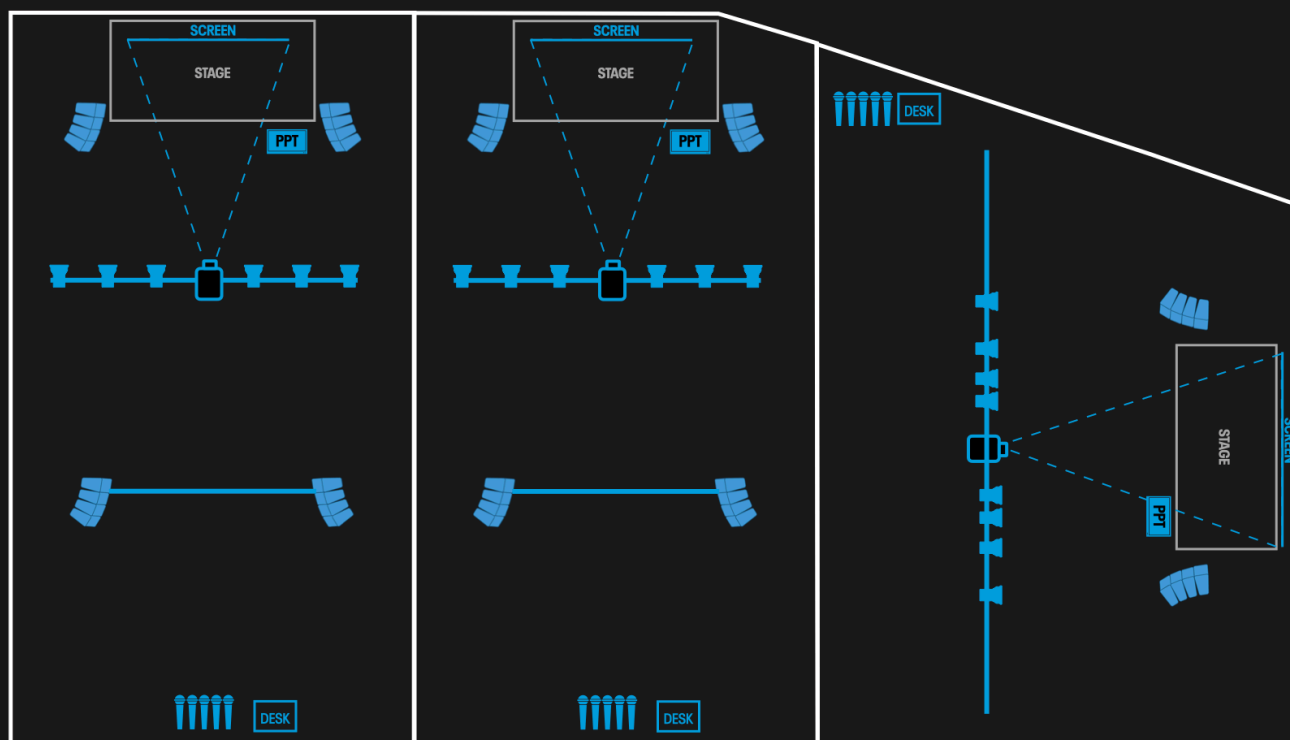

Factsheet

AV standard configuration

Messe Wien Congress Center

the stage is yours.

AV standard configuration is offered in following rooms:

Schubert & Stolz rooms → standing av-setup

Lehar & Strauss rooms → hanging/flown av-setup

Any questions?

Please send your e-mail to info@steinerlive.com

LEHAR 1

LEHAR 2

LEHAR 3

LEHAR 4

STRAUSS 1

STRAUSS 2

STRAUSS 3

These example drawings represent the AV standard configuration in each single room. AV standard configuration is also available in all different room constellations.

AV standard configuration: table of contents

| | | |
|---|---------------------|---|
|  | Light | ▶ LED Stage lighting, basic white, dimmable (N/A Schubert) |
|  | Sound | ▶ Audio speaker system, adjusted to room size ▶ Audio stage monitoring, adjusted to stage size |
|  | Mics | ▶ Microphones, cabled and/or wireless |
|  | Projection | ▶ Projection and/or screen 16:9, min. 500 lx size and quantity adjusted to room size |
|  | Presentation | ▶ Comfort screen, presenter/clicker ▶ Video/graphic switcher, notebook |